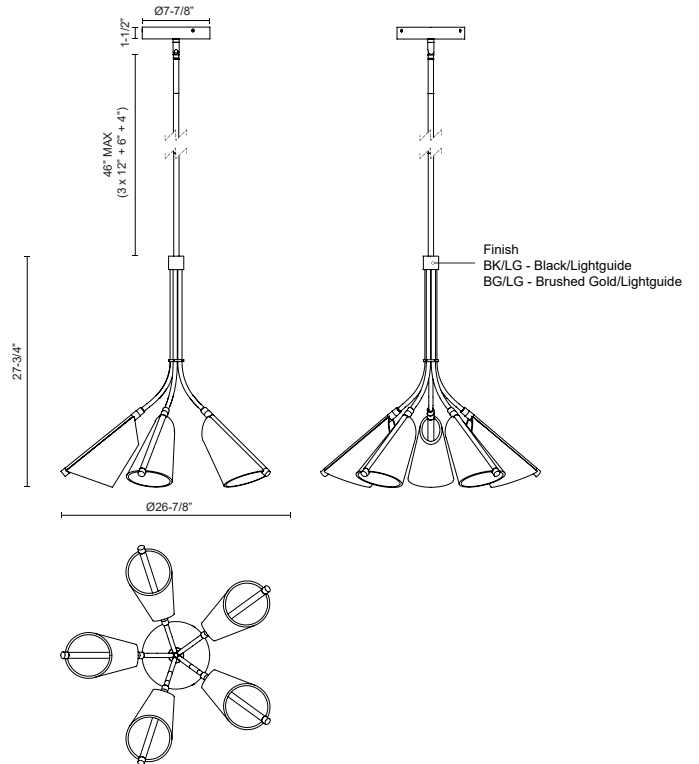

MULBERRY CH62628

JUNE 2022 PRODUCTS

PROJECT

SPECIFICATION DETAILS

Fixture Dimensions	D26-7/8" x H27-3/4"
Light Source	LED with DC Driver
Wattage	67W
Total Lumens	5360lm
Delivered Lumens	BG/LG-2803lm*; BK/LG-3000lm*;
Voltage	120V
Color Temperature	3000K
CRI (Ra)	90CRI
Optional Color Temps	2700K - 5000K Available, Minimum Order Quantities Apply
LED Rated Life	50,000 hours
Dimming	100% - 10%, TRIAC or ELV Dimmer (Not Included)
Diffuser Details	Acrylic diffuser
Shade Details	Clear Acrylic Light Guide Shade
Adjustable	Yes
Rod Length	46" Max (3x12" + 1x6" + 1x4")
Wire Length	72"
Minimum Hang Height	36"
Sloped Ceiling Adaptable	Yes, Up to 45 Degrees
Location	Dry
Canopy Dimensions	D7-7/8" x H1-1/2"
Paint Finish	BG01; BK02;
CEC Title 24 JA8	Yes, JA8-2022

* For custom options, consult factory for details.

* For warranty information, please visit www.kuzcolighting.com/warranty

DESCRIPTION

Classic shapes take new form in the stunning new Mulberry collection. Minimal, modern forged bodies and striking edge lit shades make up this one-of-a-kind collection. Each shade of the Mulberry is crafted with clear etched acrylic, creating the modern glow seen throughout the pieces of this collection. Available in both Brushed Gold or Matte Black accents.

KUZCO

CANADA: 19054 28TH AVENUE - SURREY, BC V3Z 6M3

USA: 3035 E. LONE MOUNTAIN ROAD - LAS VEGAS, NV 89081

WWW.KUZCOLIGHTING.COM

© 2022 KUZCO LIGHTING. ALL RIGHTS RESERVED.

COMMENT